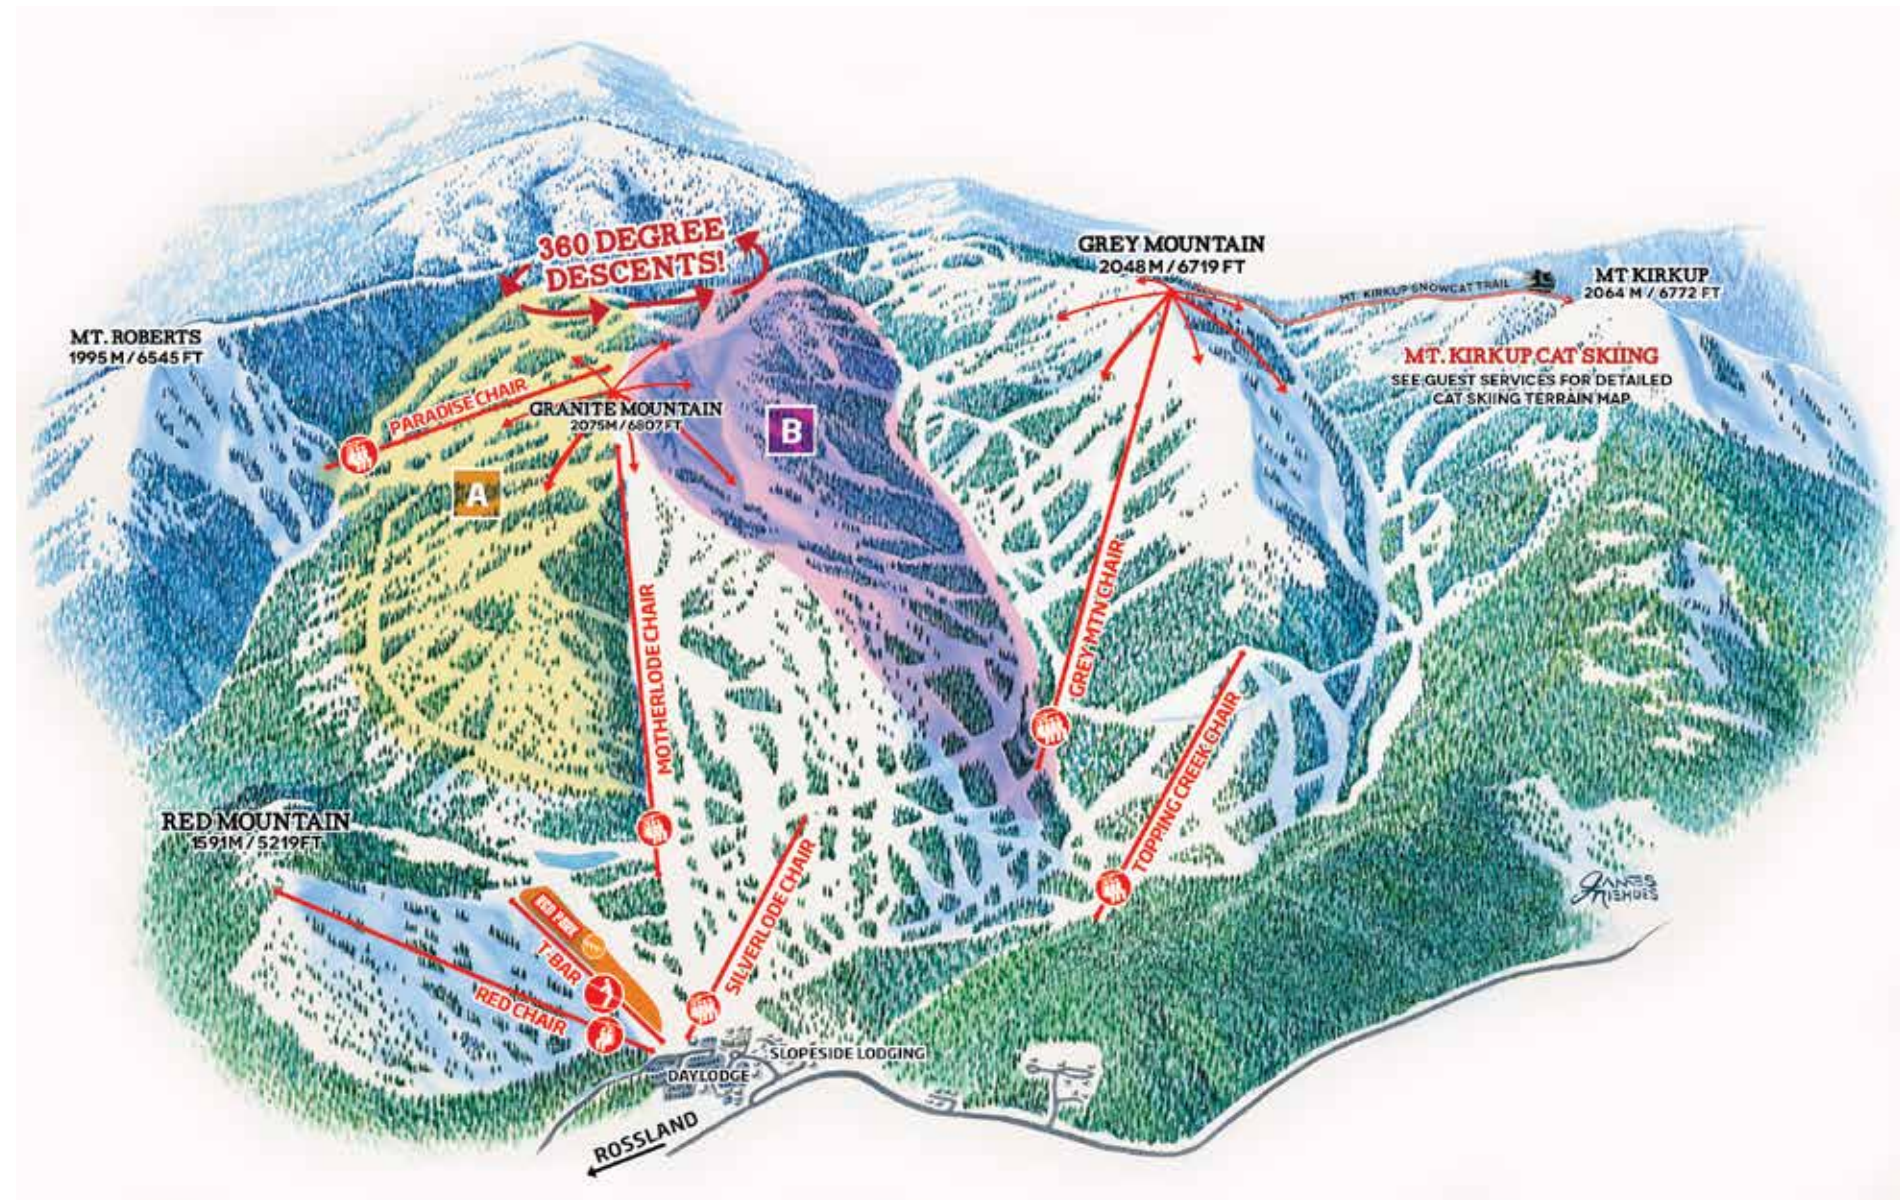

21/22 TRAIL MAP

Vertical Drop	890m / 2919ft
Total Skiable Acres	3850 acres
# of Marked Runs	119
# of Stashes	Countless
# of Lifts	8
Beginner	17%
Intermediate	34%
Advanced	23%
Expert	26%

LEGEND

Food & Drink	Rentals	Parking	T-Bar	Triple Chair	Light Touring	Beginner	Advanced	Rockstar Energy Terrain Park	Ski Area Boundary	The Constella Cabins & Clubhouse
Lift Tickets	Get Lost Adventure Centre & Ski School	The Josie	Double Chair	Quad Chair	Red Carpet	Intermediate	Expert	Cliff Area - Open Subject to Snowpack	Out of Bounds	Legacy Training Centre Race Course
RMRL Check-In	Nowhere Special Hostel	First Aid								Flip map for closeup inset
										Flip map for closeup inset